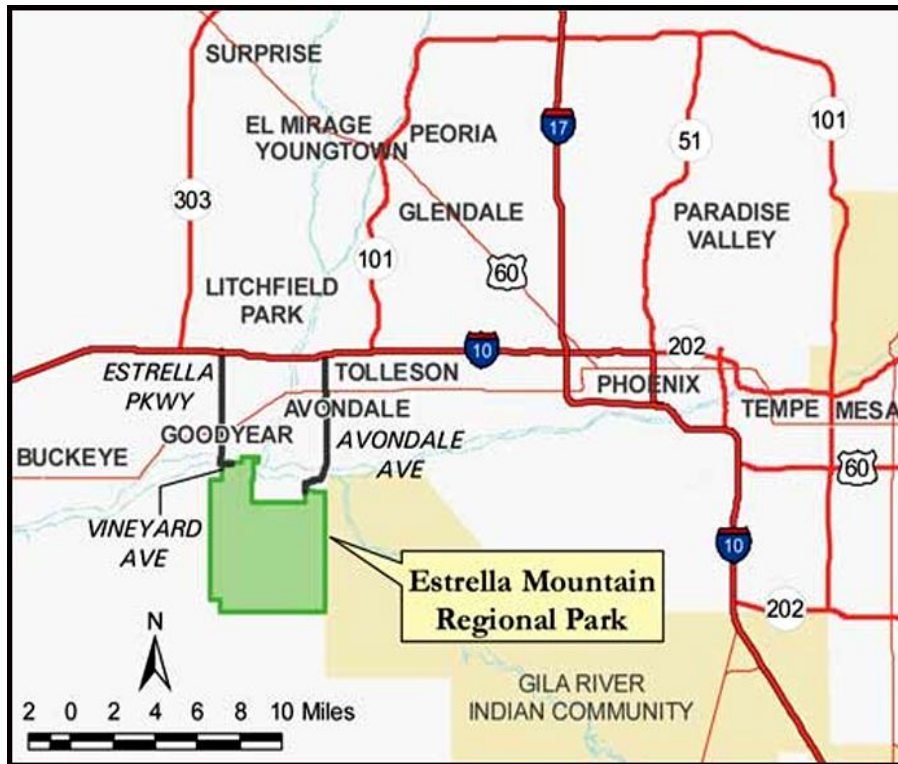

## DIRECTIONS TO ESTRELLA MOUNTAIN PARK

From central Phoenix, take I-10 west to Estrella Parkway exit. Turn east on Vineyard Ave. to the Estrella Mountain Regional Park entrance on the south side.

### Map to Rodeo Grounds inside the Park