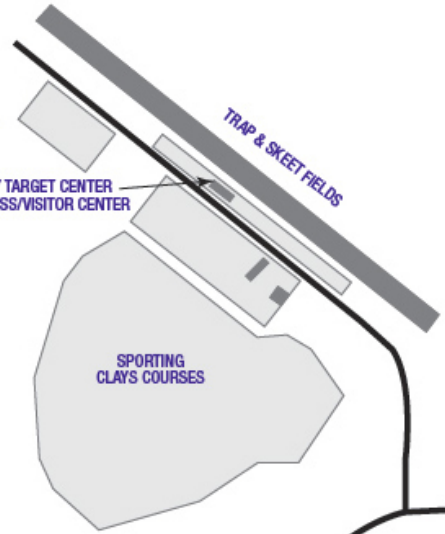

4044 W. BLACK CANYON BLVD., PHOENIX.
EXIT I-17 AT CAREFREE HIGHWAY,
GO WEST ½ MILE

MOUNTED SHOOTING ARENA

ARIZONA GAME AND FISH DEPARTMENT HEADQUARTERS

Carefree Highway

MAIN ENTRANCE