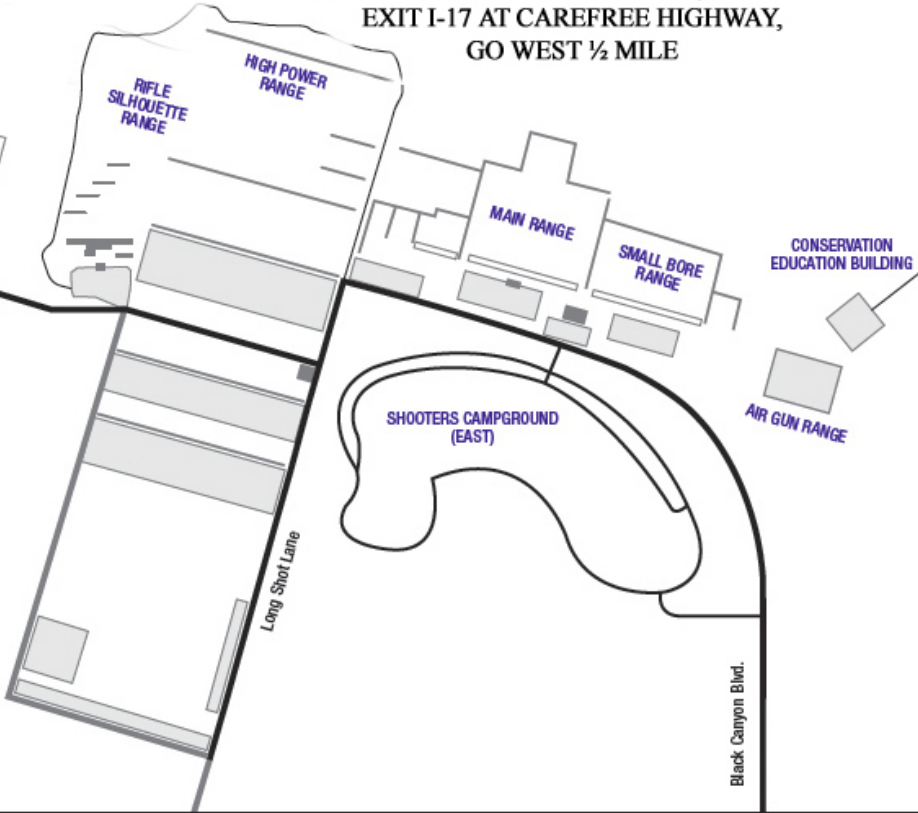

4044 W. BLACK CANYON BLVD., PHOENIX.
EXIT I-17 AT CAREFREE HIGHWAY,
GO WEST ½ MILE

MOUNTED SHOOTING ARENA

ARIZONA GAME AND FISH DEPARTMENT HEADQUARTERS

Carefree Highway

MAIN ENTRANCE